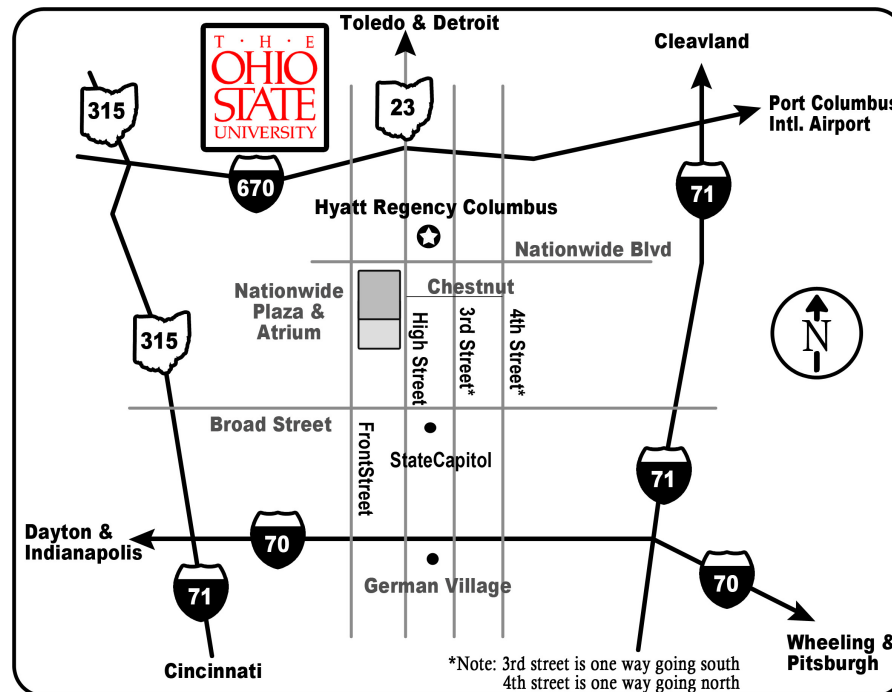

HOW TO GET TO THE HYATT

BY AIR

Port Columbus (CMH) is the commercial airport for Columbus. It is an easy 15 minute ride to the hotel.

IF YOU ARE DRIVING

From Port Columbus Int'l Airport: Departing from the terminal at the Port Columbus International Airport, you are on International Gateway Drive. Follow I-670 West until you come to the Third St./Convention Center exit. Take the Third St. exit and follow to Chestnut St. Turn left on Chestnut St. Turn left on to Fourth St. Turn left onto Nationwide Blvd. The Hyatt Regency Columbus is located on the right.

From I-71 North Bound: Take I-71 to I-70 East and exit on Fourth St. Follow Fourth St to Nationwide Blvd. Turn left at Nationwide Blvd. The Hyatt Regency Columbus is located on the right.

From I-71 South Bound: Exit on Spring St (the exit is to the left). From Spring St turn right onto Fourth St (get into the far left lane). Turn left on Nationwide Blvd.

From I-70 East or West Bound: Exit on Fourth St. Follow Fourth Street to Nationwide Blvd. Turn left on Nationwide Blvd.

John Klima
Gary Kloster
Melissa Kmiec
E E Knight
Sally Kobee
Kathe Koja
Ann Kopchik
Stephen Kotowych
Elsbeth Kovar
Mary Robinette Kowal
Alisa Krasnostein
Tom Crosshill
Nancy Kress
Matthew Kressel
Beth Krippel
Bob Kruger
William Aksel
Peter Kushner
Yanni Kuznia
Valerie Laczko
Nancy Lambert
Geoffrey A. Landis
Eleanor Lang
Michele Lang
John Langan
Josh Langston
Dee Ann Larsen
Sara J. Larson
Bill Larson
Pamela Latham
A. M. Lau
Bill Lawhorn
Adria Laycraft
Glennis LeBlanc
Krista Hoepfner Leahy
Corry L. Lee
Steve Lee
Stina Leicht
S. L. Farrell
J. Anne Levesque
David D. Levine
Allen Lewis
Brenda Lewis
Brian Lewis